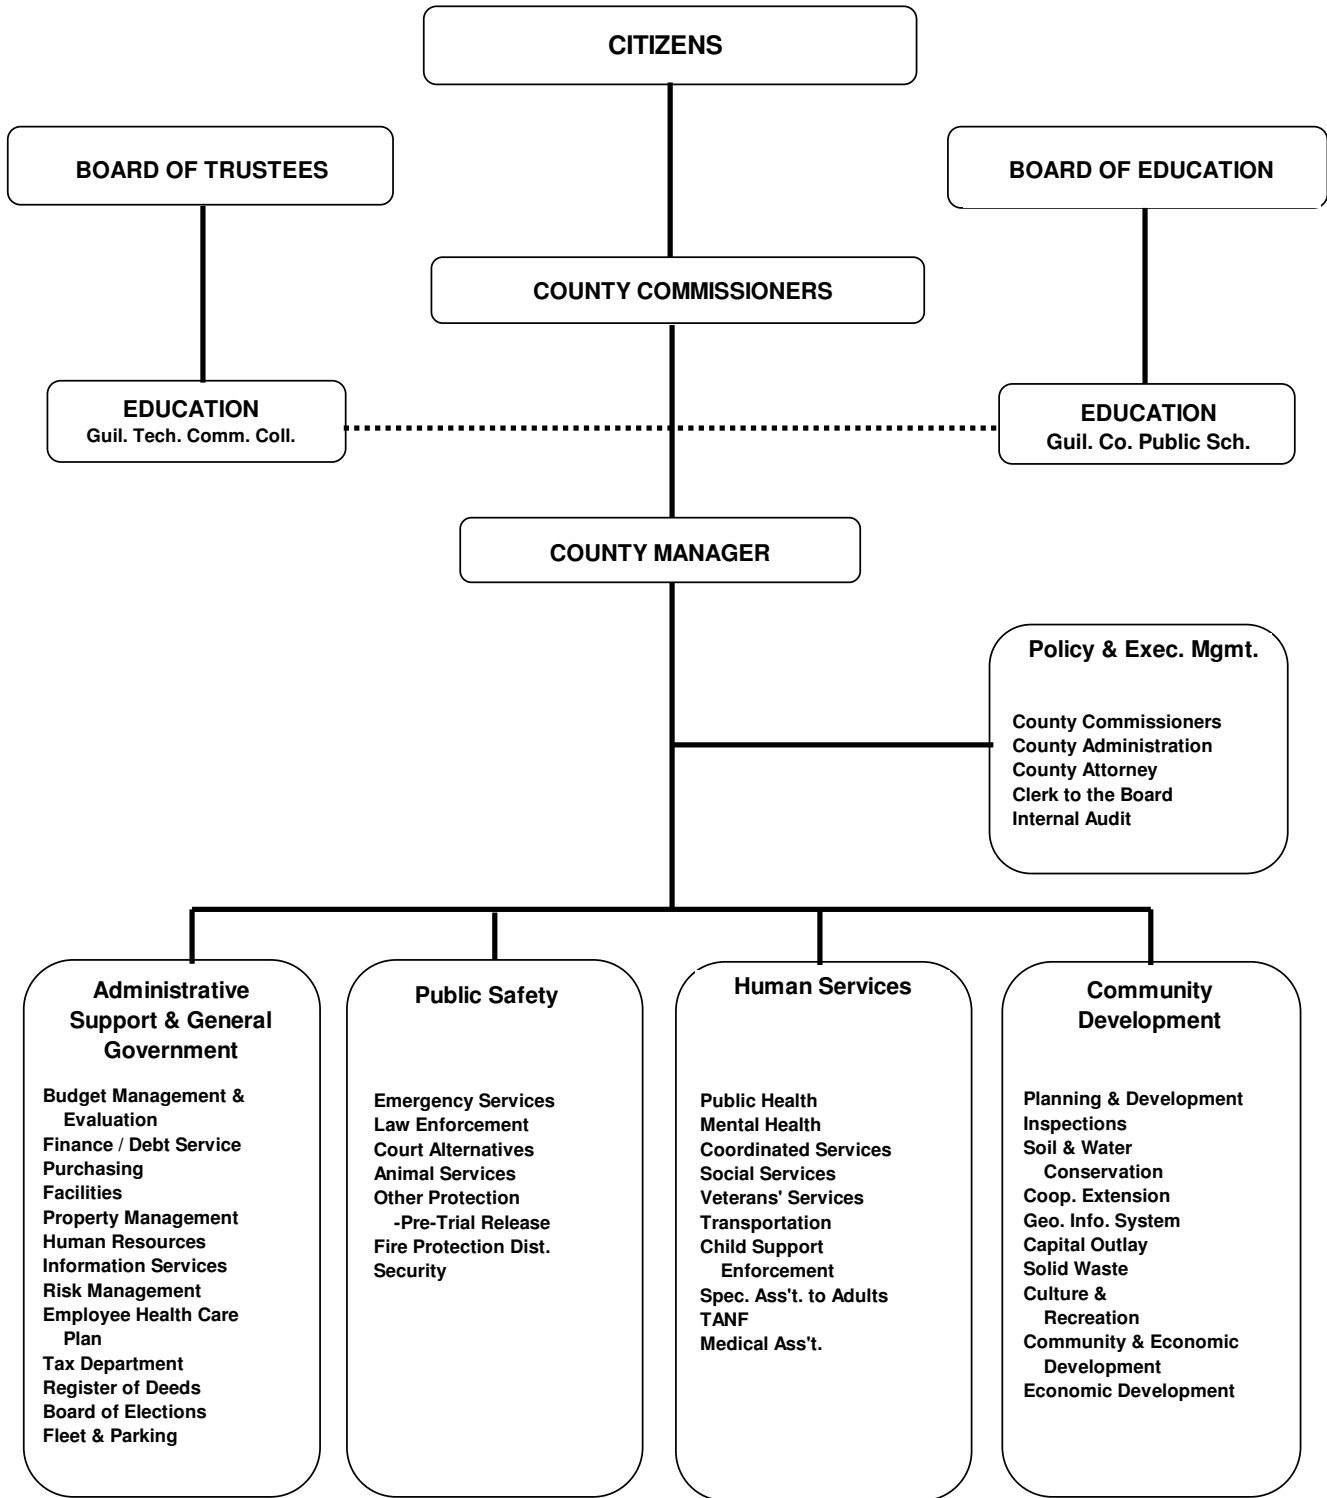

GUILFORD COUNTY, NORTH CAROLINA
Operational Structure for Budgetary
Allocation & Management

Constitutional and Statutory officers are included for administrative coordination and support purposes.